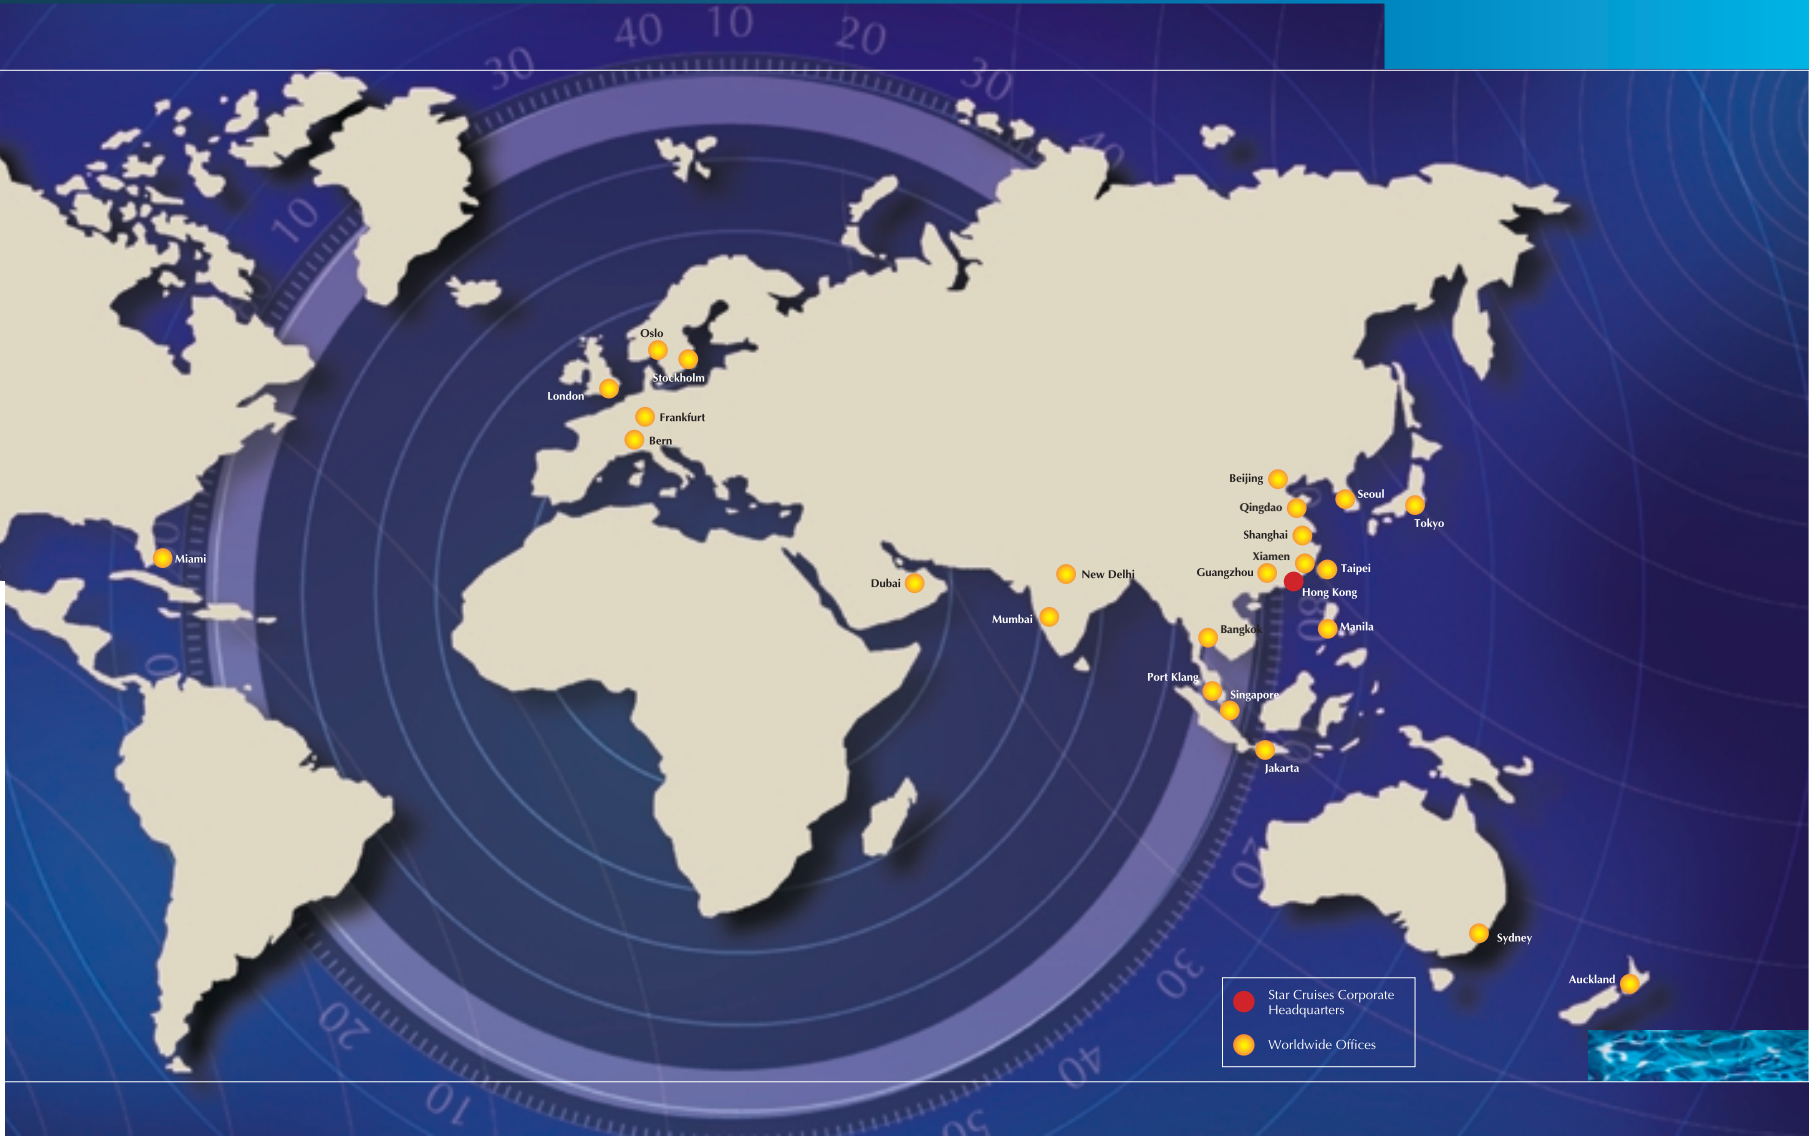

scheduled international ports of call by region 2003

- **ALASKA**
  - Haines
  - Juneau
  - Ketchikan
  - Skagway
  - Wrangell
- **ANTARCTICA**
  - Cornwall Island
  - Cuverville Island
  - Deception Island
  - Elephant Island
  - Elschul
  - Gold Harbor
  - Grytviken
  - Half Moon Island
  - Paradise Harbor
  - Port Lockroy
- **NORTH AMERICA**
  - Astoria
  - Baltimore
  - Bar Harbor
  - Boston
  - Charleston
  - Corner Brook
  - Glacier Bay
  - Halifax
  - Houston
  - Key West
  - Los Angeles
  - Martha's Vineyard
  - Miami
  - Montreal
  - New Orleans
  - New York
  - Newport
  - Norfolk
  - Orlando (Port Canaveral)
  - Philadelphia
  - Portland
  - Quebec City
  - San Diego
  - San Francisco
  - Sawyer Glacier
  - Seattle
  - St. John, New Brunswick (Canada)
  - St. John's, Newfoundland
  - Sydney (Canada)
  - Vancouver (Canada)
  - Victoria (Canada)
- **SOUTH AMERICA**
  - Arica
  - Boca de Valeria
  - Buenos Aires
  - Cartagena
  - Coquimbo
  - Iquique
  - Lima (Callao)
  - Manaus
  - Manta
  - Montevideo
  - Port Stanley
- **EUROPE**
  - Amsterdam
  - Athens (Piraeus)
  - Barcelona
  - Cadiz
  - Cannes
  - Casablanca
  - Gorfu
  - Delos
  - Dublin
  - Dubrovnik
  - Florence (Pisa / Livorno)
  - Genoa
  - Gibraltar
  - Glasgow, Scotland
  - Istanbul
  - Korcula
  - Kisselasi / Ephesus
  - La Coruna
  - La Rochelle
  - Las Palmas
  - Lisbon
  - London (Dover)
  - Malaga
  - Marseille
  - Monte Carlo
  - Mykonos
  - Leixoes (Oporto)
  - Palma de Mallorca
  - Paris (Le Havre)
  - Portofino
  - Rome (Civitavecchia)
  - Santa Cruz de Tenerife
  - Santorini
  - Sorrento
  - Southampton
  - St. Malo
  - Taormina
  - Valetta
  - Venice
  - Villefranche
  - Warnemunde
- **SCANDINAVIA & RUSSIA**
  - Boca de Valeria
  - Aarhus
  - Bergen
  - Copenhagen
  - Flam
  - Geiranger
  - Gudvangen
  - Hellesylt
  - Helsinki
  - Oslo
- **Puerto Chacabuco**
- **Puerto Madryn**
- **Puerto Montt**
- **Punta Arenas**
- **Recife**
- **Rio de Janeiro**
- **Salaverry (Trujillo)**
- **Santiago (Valparaiso)**
- **Ushuaia**
- **West Point, Falkland Islands**

The Star Cruises Family:

The Leading Cruise Line In Asia-Pacific™

NORWEGIAN
CRUISE LINE

THE DESTINATION CRUISE SPECIALISTS

THE STYLE CRUISE™

ORIENT LINES

THE DESTINATION CRUISE SPECIALISTS